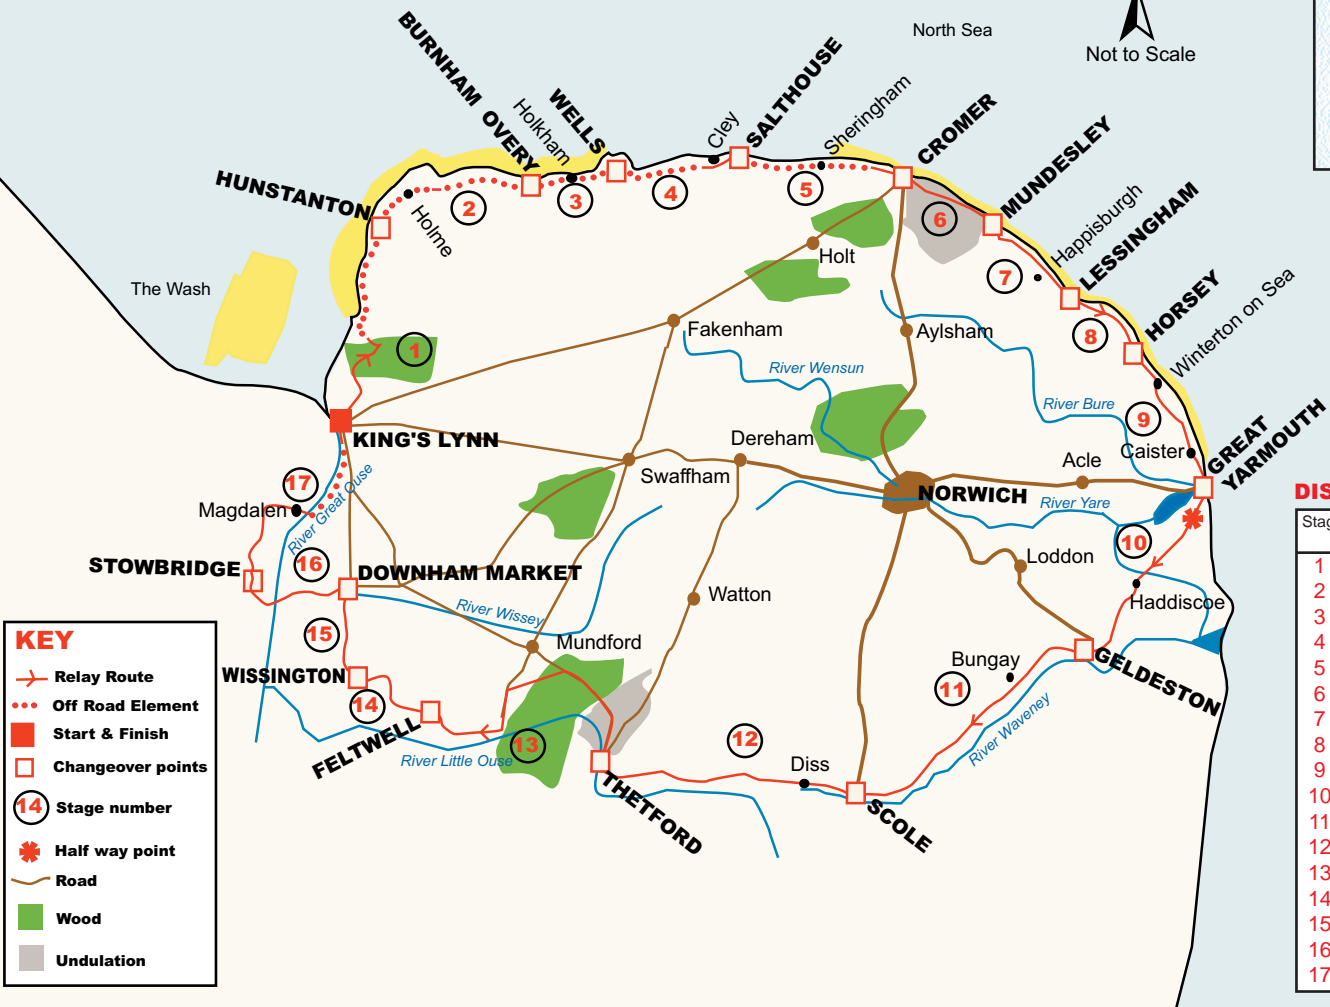

THE ROUND NORFOLK RELAY COURSE

KEY

- Relay Route
- Off Road Element
- Start & Finish
- Changeover points
- Stage number
- Half way point
- Road
- Wood
- Undulation

DISTANCES (MILES)

Stage	Distance	Running Distance
1	16.32	16.32
2	14.06	30.38
3	5.39	35.77
4	12.85	48.62
5	8.61	57.23
6	7.86	65.09
7	9.24	74.33
8	7.52	81.85
9	11.30	93.15
10	15.08	108.23
11	19.60	127.83
12	19.67	147.50
13	13.25	160.75
14	8.80	169.55
15	7.20	176.75
16	5.49	182.24
17	11.73	193.97